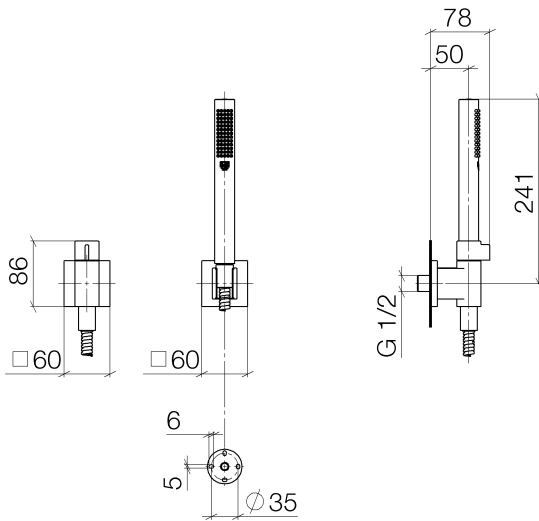

Bathtub - CL.1

Hand shower set with individual flanges with volume control - polished chrome

Article number: 27 809 985-00 0010

- Diverter with integrated volume control and integrated stops
- Standard spray mode
- Descaling system
- 3/8" Shower outlet
- Flange for wall elbow 2-3/8" x 2-3/8"
- Wall bracket with flange 2-3/8" x 2-3/8"
- Metal shower hose 49-1/4" with anti-twist device
- 1/2" wall elbow
- Water flow rate limited to max. 1.8 gpm
- (ADA)
- Internal backflow preventer.

polished chrome

Accessory is required for this item.

Bathtub - CL.1

Hand shower set with individual flanges with volume control - polished chrome

Article number: 27 809 985-00 0010

Dimensional drawing

All dimensions in mm / inch = mm x 0,0394

Flow rate chart

Bathtub - CL.1

Hand shower set with individual flanges with volume control - polished chrome

Article number: 27 809 985-00 0010

Other surface finishes

platinum matte

27 809 985-06 0010

More custom finish options are available via special production (xTra Service). Please see our finish matrix for availability and pricing or contact a Dornbracht representative.

Required article

35 080 970-90 0010

Rough-in adapter -

Spare parts list

Number	Item Number	Designation	Number of units
<hr/>			