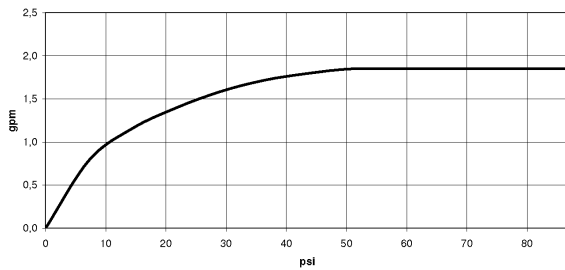

Bathtub - CL.1

Hand shower set with individual flanges with volume control - polished chrome

Article number: 27 809 985-00 0010

- Diverter with integrated volume control and integrated stops
- Standard spray mode
- Descaling system
- 3/8" Shower outlet
- Flange for wall elbow 2-3/8" x 2-3/8"
- Wall bracket with flange 2-3/8" x 2-3/8"
- Metal shower hose 49-1/4" with anti-twist device
- 1/2" wall elbow
- Water flow rate limited to max. 1.8 gpm
- (ADA)
- Internal backflow preventer.

polished chrome

Accessory is required for this item.

Bathtub - CL.1

Hand shower set with individual flanges with volume control - polished chrome

Article number: 27 809 985-00 0010

Dimensional drawing

All dimensions in mm / inch = mm x 0,0394

Flow rate chart

Bathtub - CL.1

Hand shower set with individual flanges with volume control - polished chrome

Article number: 27 809 985-00 0010

Other surface finishes

platinum matte

27 809 985-06 0010

More custom finish options are available via special production (xTra Service). Please see our finish matrix for availability and pricing or contact a Dornbracht representative.