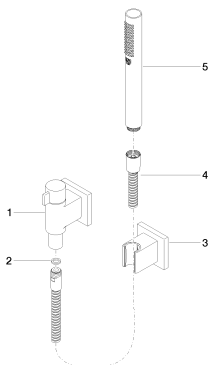

Bathtub - CL.1

Hand shower set with individual flanges with volume control - polished chrome

Article number: 27 809 985-00 0010

- Diverter with integrated volume control and integrated stops
- Standard spray mode
- Descaling system
- 3/8" Shower outlet
- Flange for wall elbow 2-3/8" x 2-3/8"
- Wall bracket with flange 2-3/8" x 2-3/8"
- Metal shower hose 49-1/4" with anti-twist device
- 1/2" wall elbow
- Water flow rate limited to max. 1.8 gpm
- (ADA)
- Internal backflow preventer.

polished chrome

Accessory is required for this item.

Bathtub - CL.1

Hand shower set with individual flanges with volume control - polished chrome

Article number: 27 809 985-00 0010

Dimensional drawing

All dimensions in mm / inch = mm x 0,0394

Flow rate chart

Bathtub - CL.1

Hand shower set with individual flanges with volume control - polished chrome

Article number: 27 809 985-00 0010

Other surface finishes

platinum matte

27 809 985-06 0010

More custom finish options are available via special production (xTra Service). Please see our finish matrix for availability and pricing or contact a Dornbracht representative.

Required article

35 080 970-90 0010

Rough-in adapter -

Spare parts list

Number	Item Number	Designation	Number of units
<hr/>			